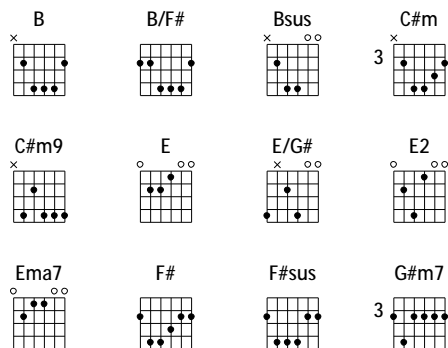

God You Reign

www.praisecharts.com/5521 :: Version 1.0
Long Beach Christian Reformed Church :: (Do Not Copy)

Tempo = 90 :: Key = B

Intro

B // Bsus | // // // :|| G#m7 // //
E2 // // | B // Bsus | // // //

Verse 1

B Bsus
You paint the night
B Bsus G#m7
You count the stars and call them by name
E2
The skies pro - claim
B // // | Bsus // //
God you reign
B Bsus
Your glory shines
B Bsus G#m7
You teach the sun when to bring a new day
E2 B
Creation sings God you reign

Chorus

E G#m7
God You reign, God You reign
F# F#sus / | E2 /
Forever and ev - er
B // // | // // // (Verse 2)
1. God You reign
B // // | // // (repeat)
2. God You reign
B // // | // // // (Bridge)
3. God You reign
B // // | // // (repeat)
4. God You reign
B // Bsus | // // // (Inst)
5. God You reign
B // // | // // (repeat)
6. God You reign
B
7. God You reign

Verse 2

B Bsus
You part the seas
B Bsus
You move the mountains
G#m7
With the words that You say
E2
My song re - mains
B // // | Bsus // //
God you reign
B Bsus
You hold my life
B Bsus G#m7
You know my heart and you call me by name
E2 B (Chorus)
I live to say God you reign

Bridge

B F#/A# C#m B G#m7 F#/A# B
Hal - le - lu - jah, hal - le - lu
B F#/A# C#m B G#m7 F#/A# B
Hal - le - lu - jah, hal - le - lu
B F#/A# E/G# B/F# Ema7 F# B
Hal - le - lu - jah, hal - le - lu
B F#/A# E/G# B/F# C#m9 F# B (Chorus)
Hal - le - lu - jah, hal - le - lu

Instrumental

B // Bsus | // // // :||
B // Bsus | // // (Chorus)